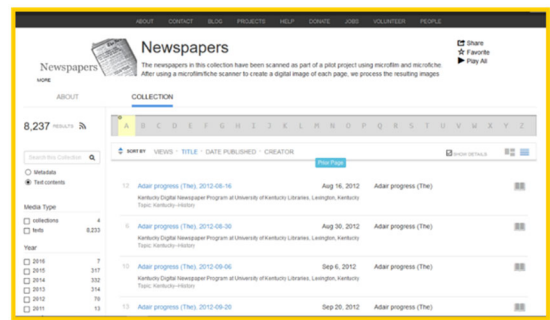

Find My Past www.findmypast.com

- Largely U.K. based content and resources
- Several Free Records Collections (plus free weekends)
- U.S. Census
- Irish Catholic Parish Registers
- British Criminal Records
- Newspapers
  - U.S. & World
  - British
  - Irish

FREE WEBSITES:

CARLI (Consortium of Academic Research Libraries in Illinois)

<https://collections.carli.illinois.edu>

- Illinois Statewide college, library and museum database
- Chicago Genealogist publication 1969-2007
- Garrett Tower Garrett Theological Seminary Journal 1925-1967
- Monee Township Tax Assessor Records Will Co.
- Pullman Company Digital Collection
- WWII Naval Flight School Digital Collection Monmouth College

Internet Archive www.archive.org

- Full-text access to historic books, periodicals & A-V, plus streaming sound recordings & broadcasts
- Search inside millions of books instantly
- Signing-up for a free account allows you to ‘favorite’ items for later reference
- Format types will narrow your search. Clicking on the blue book will limit your list to only books.
- Searching the keyword box will search for your words in the title & Creator, Publisher fields only. It will not search within texts.

FamilySearch www.familysearch.org

- Genealogy Book Collection
- Digitized Primary Records
- Family History Centers & Affiliate Library access