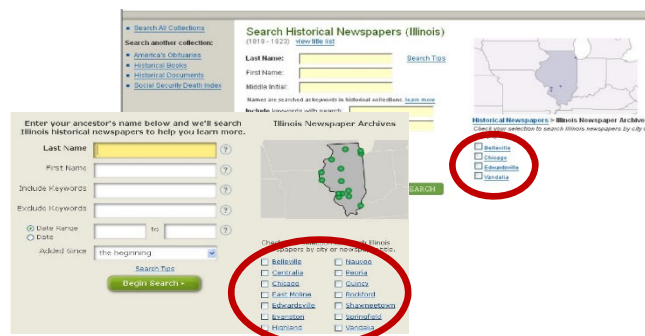

CYBER SLEUTHING YOUR FAMILY TREE

Tina Beard tbeard@plainfieldpubliclibrary.org

SUBSCRIPTION DATABASES:

Ancestry Library Edition/HeritageQuest

- Family Tree viewing
- Surname searching across multiple databases
- Increasing primary sources from around the globe
- Downloadable charts and forms
- Learning Center: forms & guides, video tutorials

Fold3 www.fold3.com Library Edition Subscription ends March 31!

- Digitized records from the National Archives, in Washington D.C.
- Military collections from the 18th to 21st Century
- Social Security Death Index to 2014
- City Directories
- Homestead Records
- Newspapers
- Web 2.0 technology
- Facebook for the Dead?? Create your own ancestor pages

GenealogyBank www.genealogybank.com

- Historic Newspapers, nationwide coverage from 1690-1977
 - Richmond Enquirer 1804-1863
 - San Francisco Bulletin 1855-1891
 - Philadelphia Gazette 1736-1775
- Social Security Death Index to 2011
- 11,000+ historic books, broadsides & Pamphlets
- Historical Documents from the American State Papers Collection available